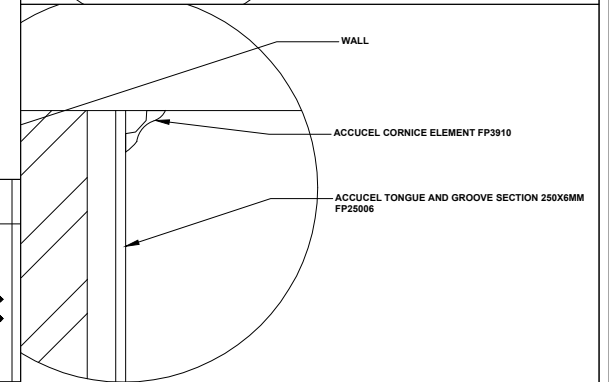

ELEVATION

SIDE ELEVATION

SIDE ELEVATION

PANELING DETAIL

WALL CORNER PANELING DETAIL

NICE DETAIL

ACCUCEL WALL PANELING PLAN

ACCUCEL WALL PANELING PLAN (CORNER ELEMENT)

ACCUCEL WALL PANELING SYSTEM

DRG. NO.

NOTES :

@ ALL DIMENSIONS ARE TO BE READ AND NOT MEASURED

ACCURA POLYTECH PVT.LTD.

Ph : +91(079)-26630154, Fax : +91(079)-26633668

E-Mail : accucel@gmail.com

web : www.accurapolytech.com