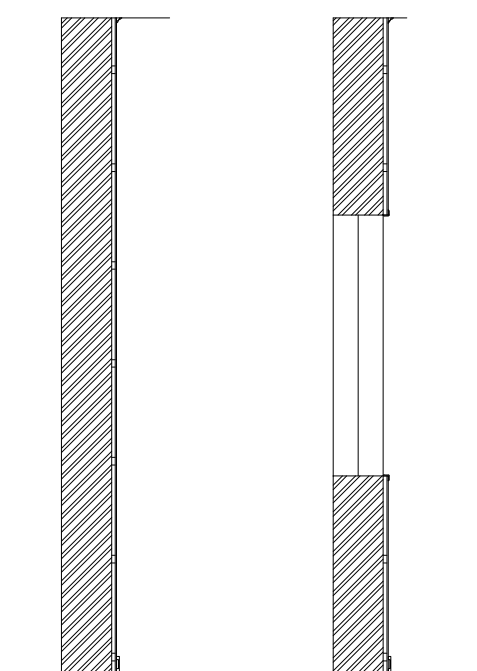

ELEVATION

SIDE ELEVATION

SIDE ELEVATION

PANELING DETAIL

WALL CORNER PANELING DETAIL

NICE DETAIL

ACCUCEL WALL PANELING PLAN

ACCUCEL WALL PANELING PLAN (CORNER ELEMENT)

ACCUCEL WALL PANELING SYSTEM

DRG. NO.

NOTES :

@ ALL DIMENSIONS ARE TO BE READ AND NOT MEASURED

ACCURA POLYTECH PVT.LTD.

Ph : +91(079)-26630154, Fax : +91(079)-26633668

E-Mail : accucel@gmail.com

web : www.accurapolytech.com